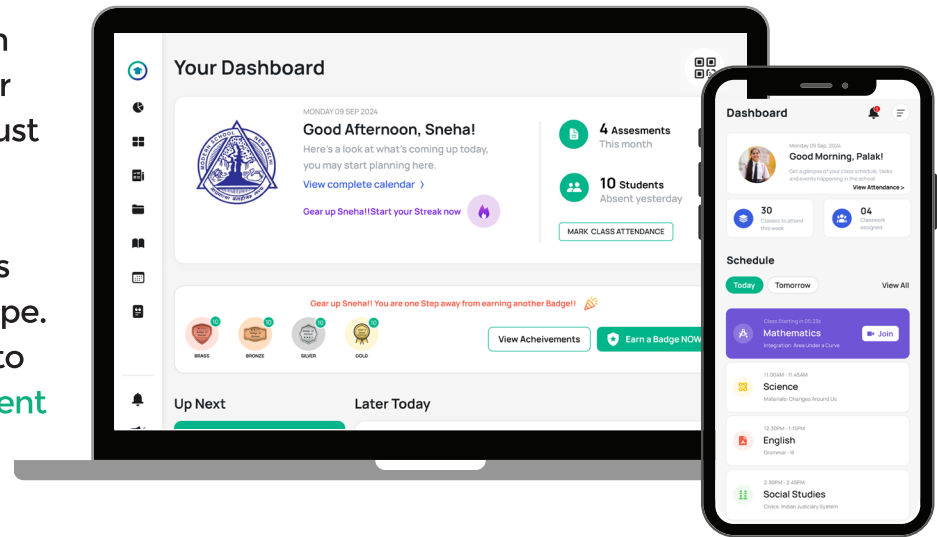

TopSchool (for Grades Nursery to Grade 10)

TopSchool LMS seamlessly integrates the timeless benefits of traditional **books** with cutting-edge **technology**. This unique fusion not only **elevates the learning experience** for students but also equips schools with a robust management system.

NAVNEET TOPTECH's **TopSchool LMS** paves the way for a **redefined educational landscape**. It empowers educators and administrators to focus on what truly matters—**nurturing student potential** and **fostering a collaborative learning environment**.