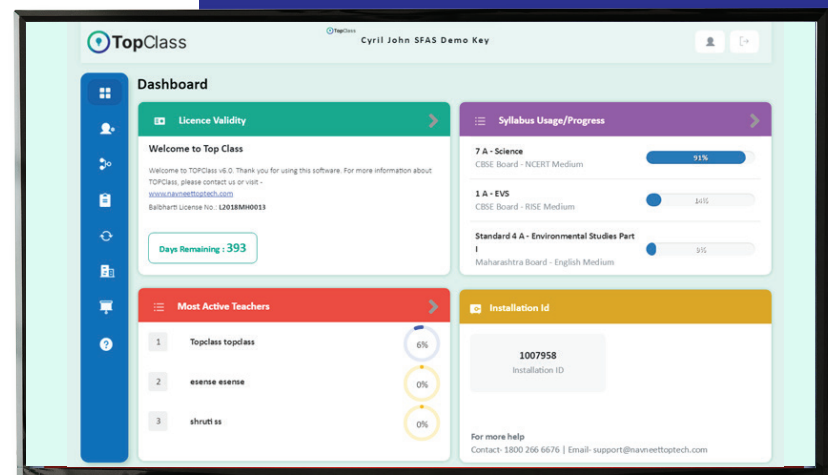

Hardware

TopClass leverages **innovative technology** and a **user-friendly interface** to offer a **cutting-edge solution** that **enhances student interactions and engagement**. This robust platform employs JAVA for speed and accessibility.

TopClass is an offline product, compatible with LAN and PCs, using the internet solely for essential updates.

EASY TO NAVIGATE INTERFACE

USAGE DASHBOARD

PC AND LAN COMPATIBLE

ROBUST PLATFORM JAVA

ONLINE UPDATES

RESOURCES*

TopClass is integrated with technology that is simple to use & makes teachers life easy.

Available Hardware (Optional):

Interactive Flat Panel 65"/75"/86"/98"
Android 13 | 8GB RAM | 64GB ROM

Built- in OPS: Core i5
8GB RAM | 128 GB SSD | Win 10

Metal Stand for Interactive Flat Panel (Optional)

*May vary brand to brand

- TOOL FOR TEACHERS TO ADD OWN RESOURCES
- SUPPORT ALL COMMON I.E. FORMATS LIKE PPT, MP4, JPGS, DOC, XLS AND HTML