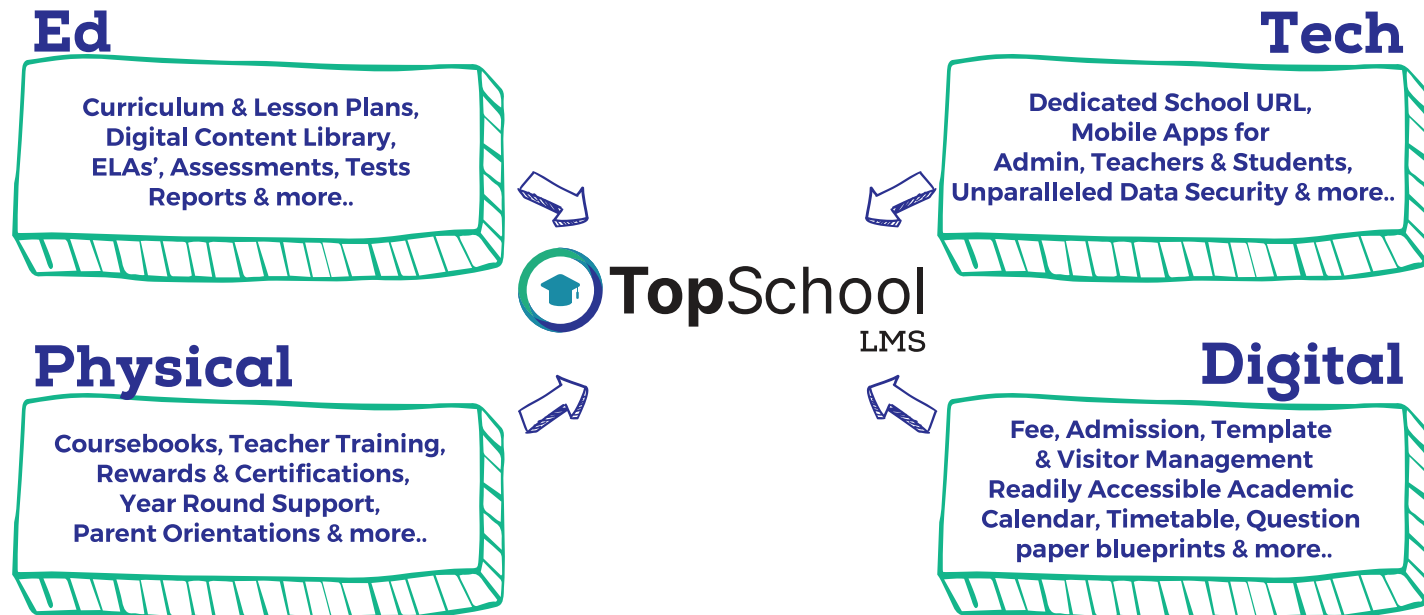

One Platform, Infinite Possibilities

Curriculum on TopSchool is integrated with TopSeries Coursebooks. Available for Grades Nursery to 8 & NCERT Grades 1 to 10.